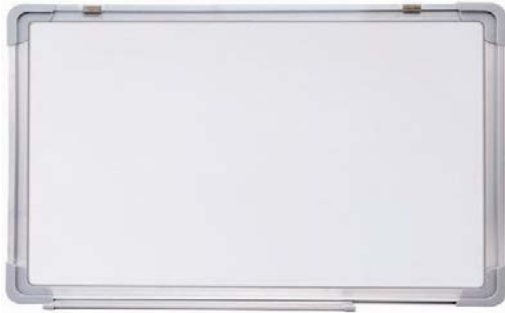

WHITE board

MAGNETIC WhiteBoard (aluminium frame)