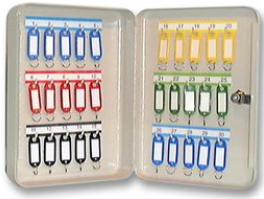

HARDWARE

KEY CABINET

Numbers of keys :
20 / 40 / 60 / 80 / 108
140 / 200 / 300 / 400